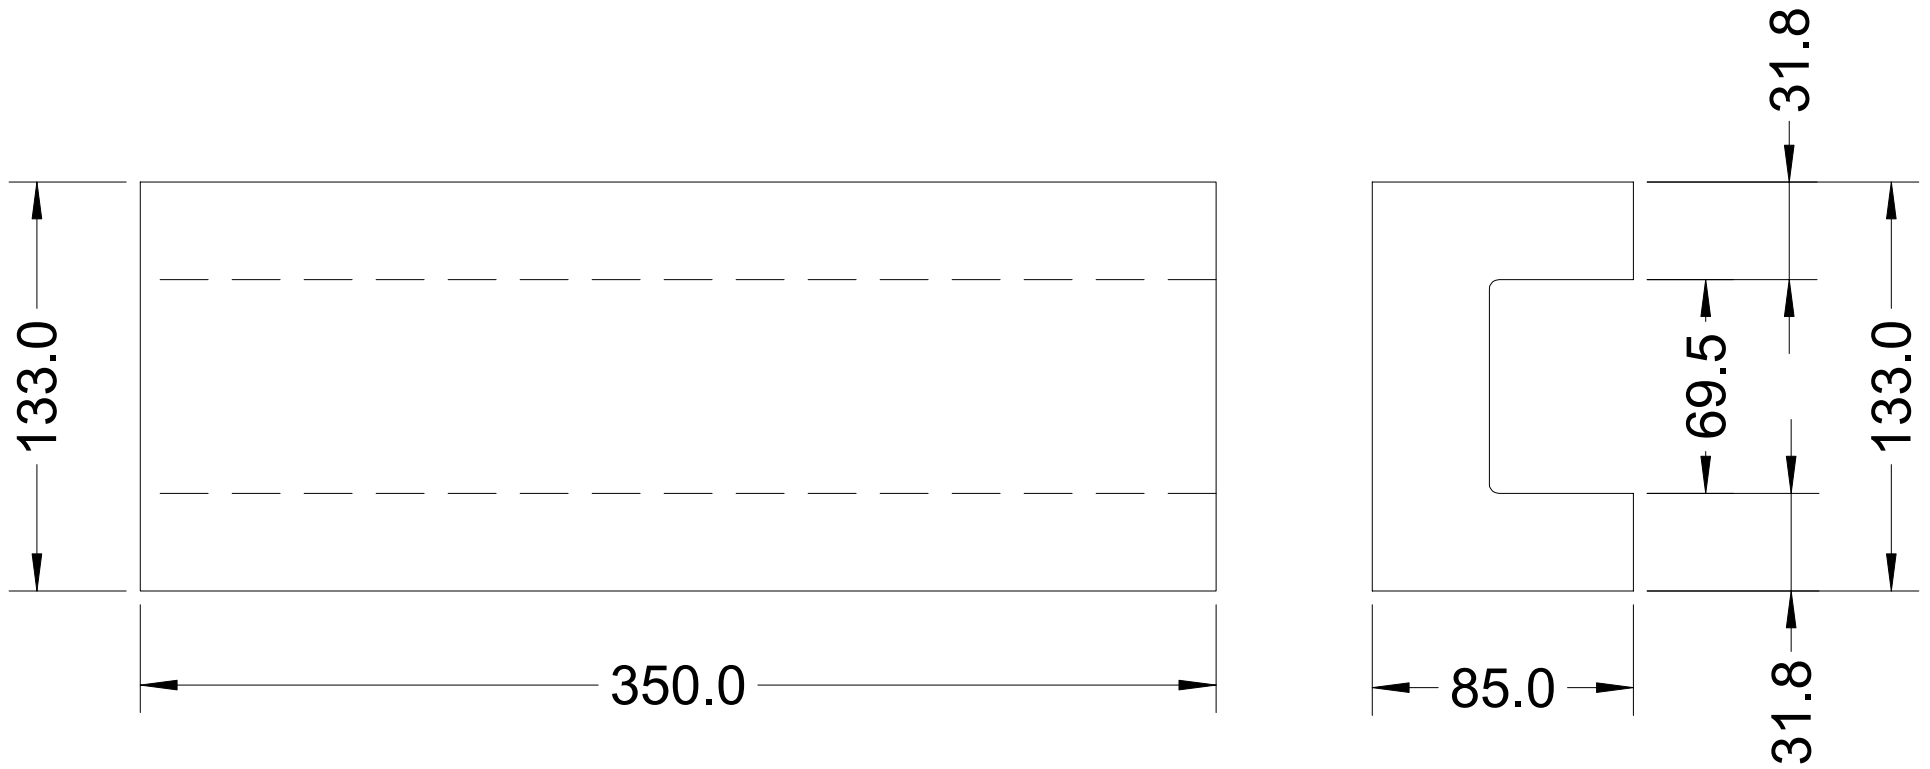

## Clay Chimney Connector

2024 MEMD 250 LITRE STOVE

Key Features:

Solid high temperature bricks